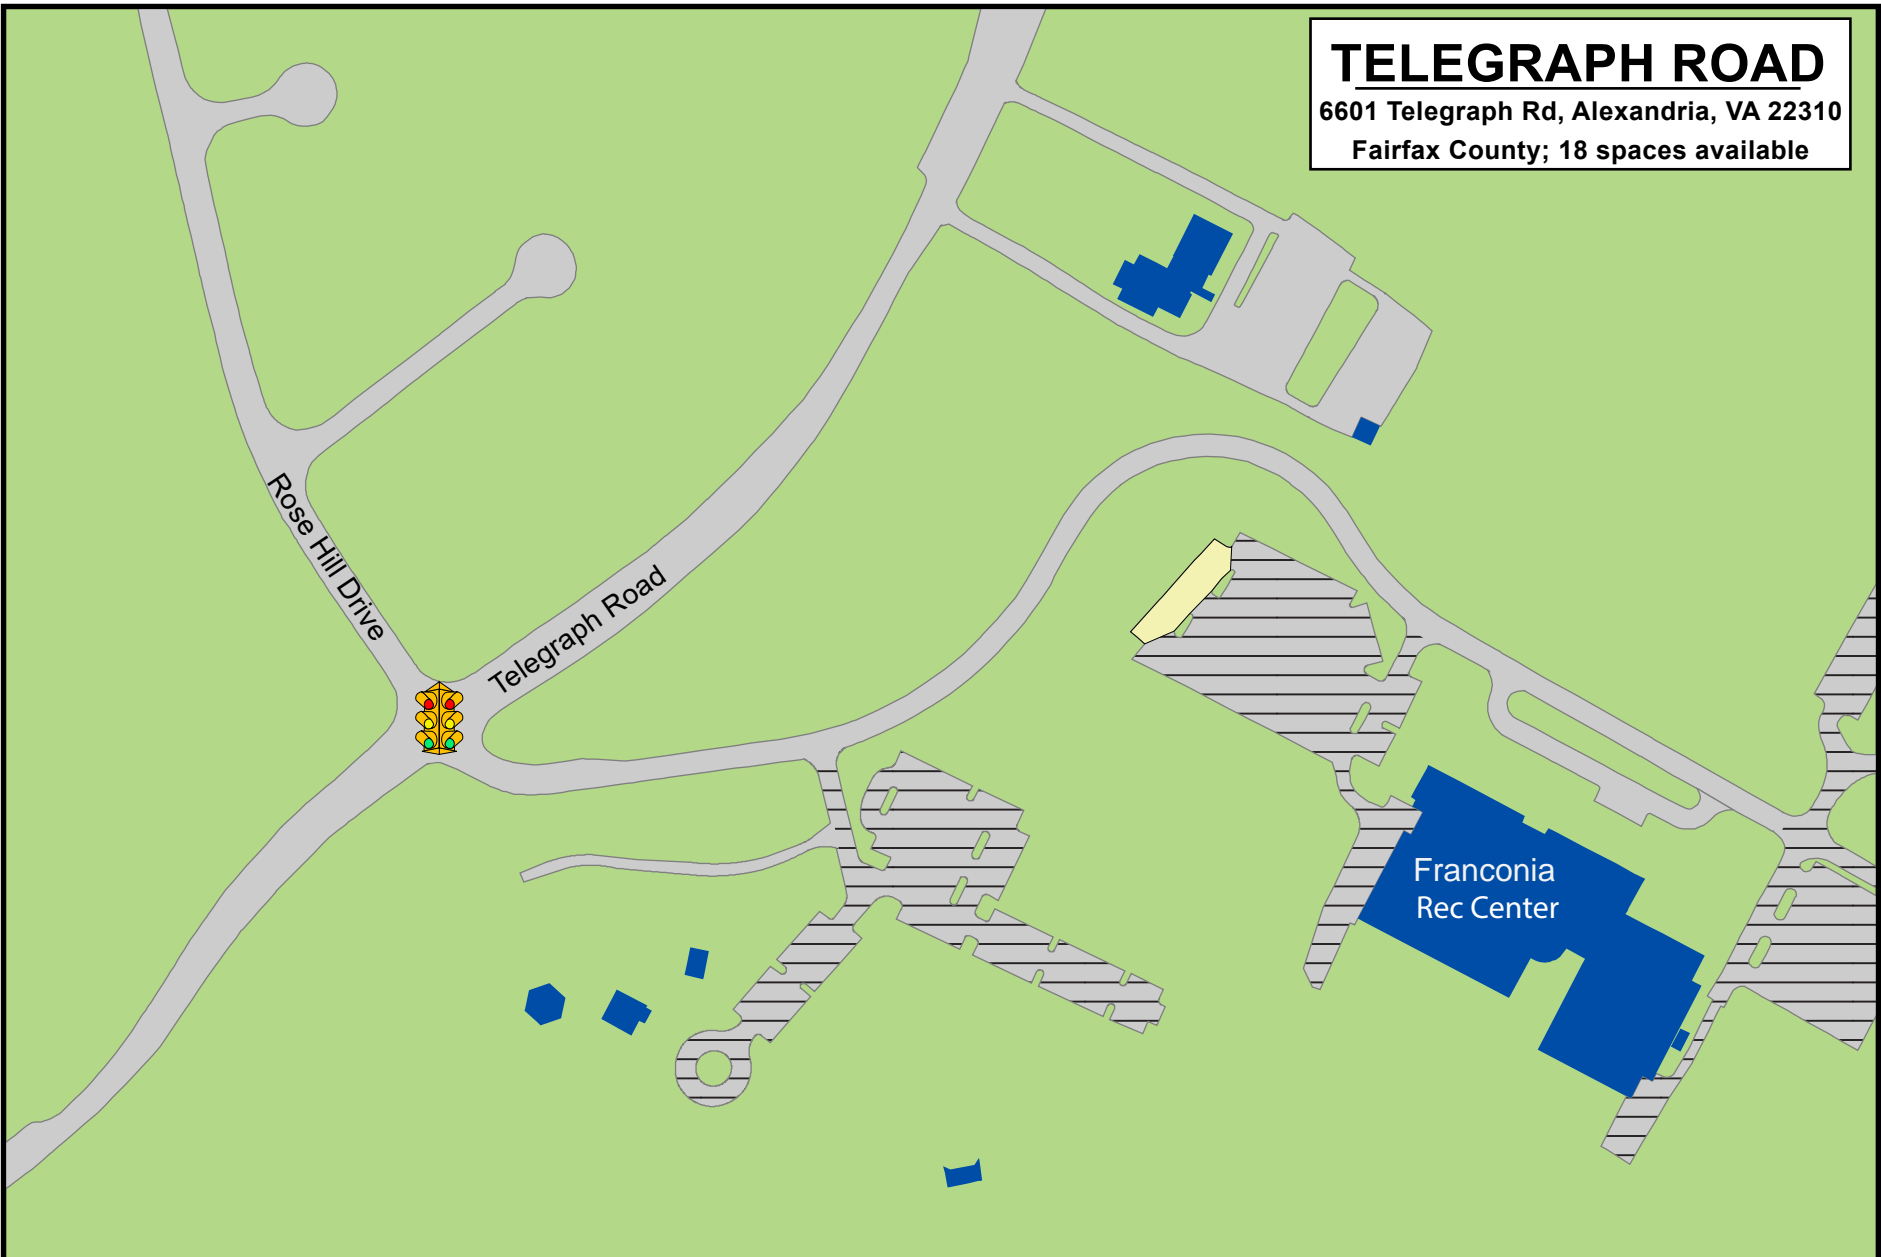

# TELEGRAPH ROAD

6601 Telegraph Rd, Alexandria, VA 22310  
Fairfax County; 18 spaces available

 Commuter Parking

 No Commuter Parking

Scale in Feet

0 300 600

Updated: June 2022