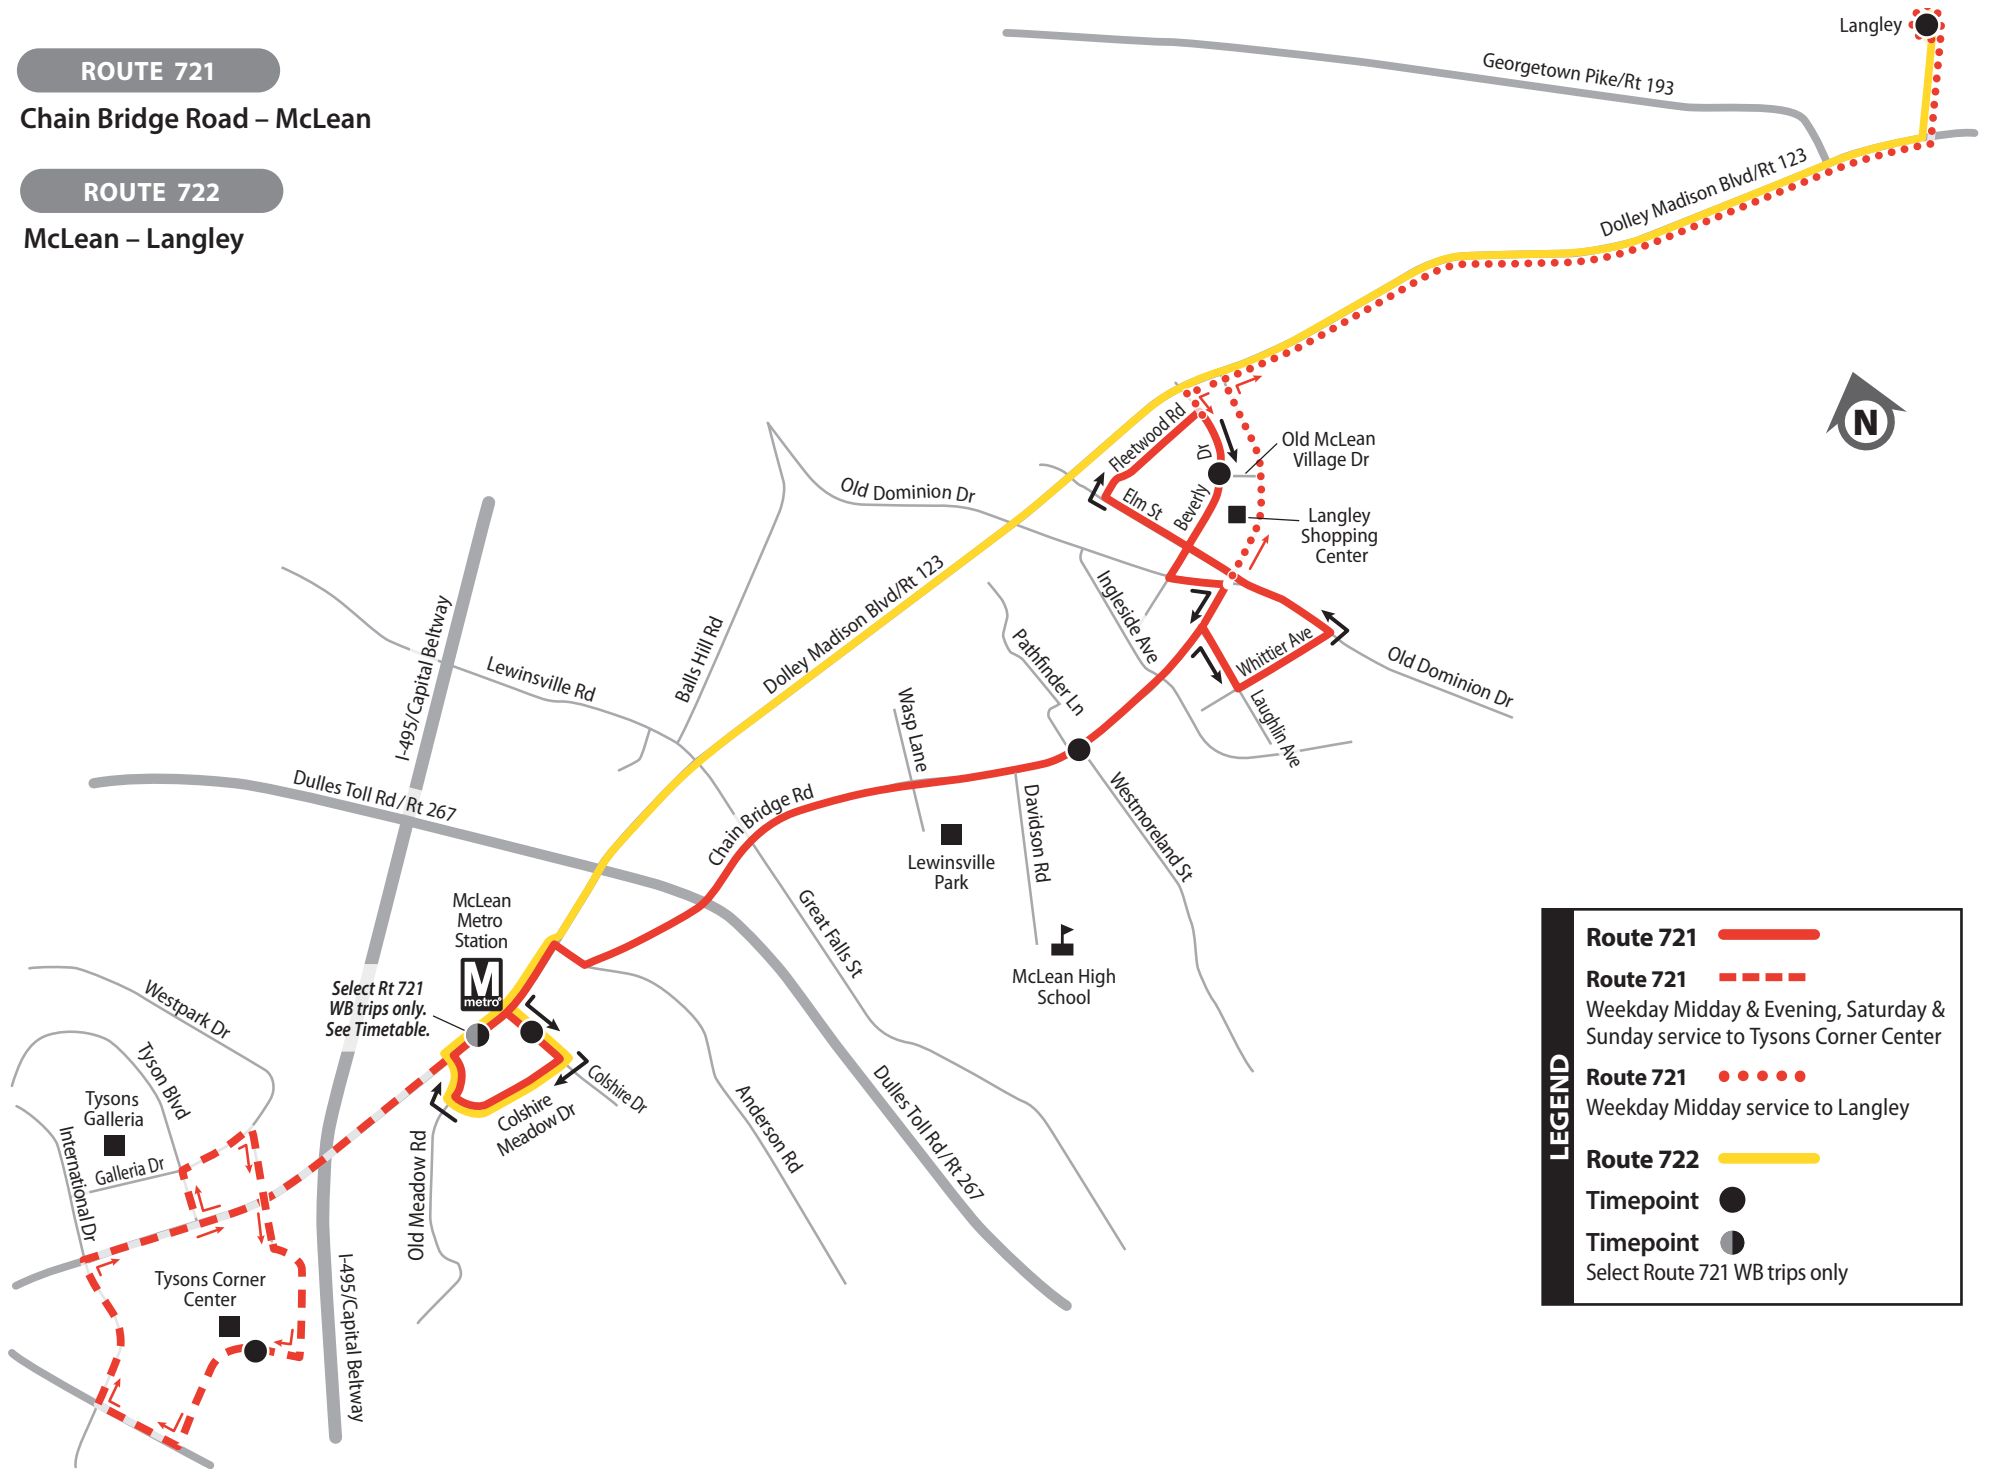

Sunday – PM Westbound Service 🌙				
721	12:00	12:05	*12:12	12:23
721	12:30	12:35	*12:42	12:53
721	1:00	1:05	*1:12	1:23
721	1:30	1:35	*1:42	1:53
721	2:00	2:05	*2:12	2:23
721	2:30	2:35	*2:42	2:53
721	3:00	3:05	*3:12	3:23
721	3:30	3:35	*3:42	3:53
721	4:00	4:05	*4:12	4:23
721	4:30	4:35	*4:42	4:53
721	5:00	5:05	*5:12	5:23
721	5:30	5:35	*5:42	5:53
721	6:00	6:05	*6:12	6:23
721	6:30	6:35	*6:41	6:52
721	7:00	7:05	*7:11	7:22
721	7:30	7:35	*7:41	7:52

SERVICE NOTES
* Buses stop on Dolley Madison Blvd/Rt 123.

ROUTE 721

Chain Bridge Road – McLean

ROUTE 722

McLean – Langley

LEGEND

- Route 721** ———
- Route 721** - - - - -
- Weekday Midday & Evening, Saturday & Sunday service to Tysons Corner Center
- Route 721** ●●●●●
- Weekday Midday service to Langley
- Route 722** ———
- Timepoint** ●
- Timepoint** ●
- Select Route 721 WB trips only