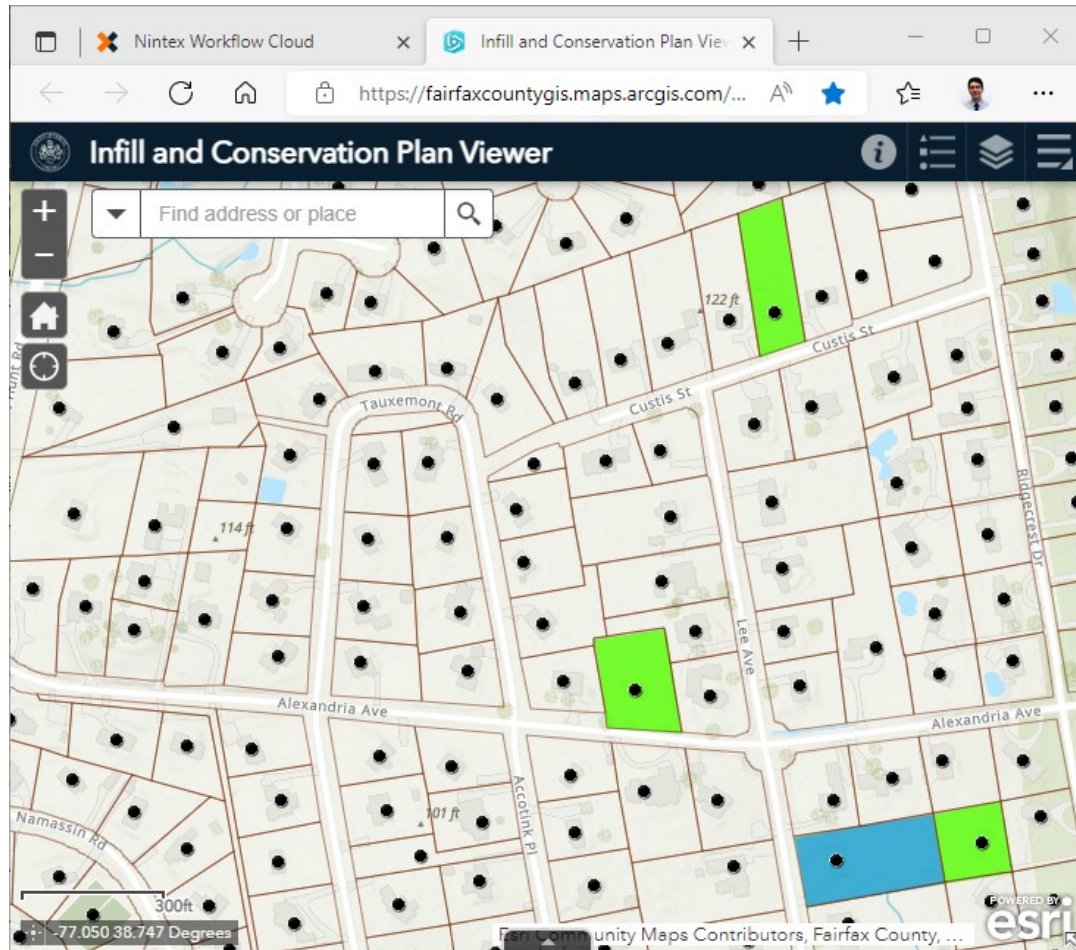

# Infill Lot Viewer & Notification

Presentation to the Mt. Vernon Infill Lot Task Force

Matthew Hansen, LDS Site Development & Inspections Division

May 26, 2022

# New Tools for Neighborhood Notification

Infill Plan Viewer

Infill Plan Email Notifications

# New Tools for Neighborhood Notification

- How to Use:
  - Demo the [INF Plan Viewer](#)
  - Demo the [Notification Sign Up](#)
- How to follow up:
  - For Copies of Plans: [LDSFOIA@fairfaxcounty.gov](mailto:LDSFOIA@fairfaxcounty.gov)
  - For questions about plans: [LDSSDIDAdmin@fairfaxcounty.gov](mailto:LDSSDIDAdmin@fairfaxcounty.gov)
- Find this tool on the LDS-SDID Web Page:
  - <https://www.fairfaxcounty.gov/landdevelopment/site-development>