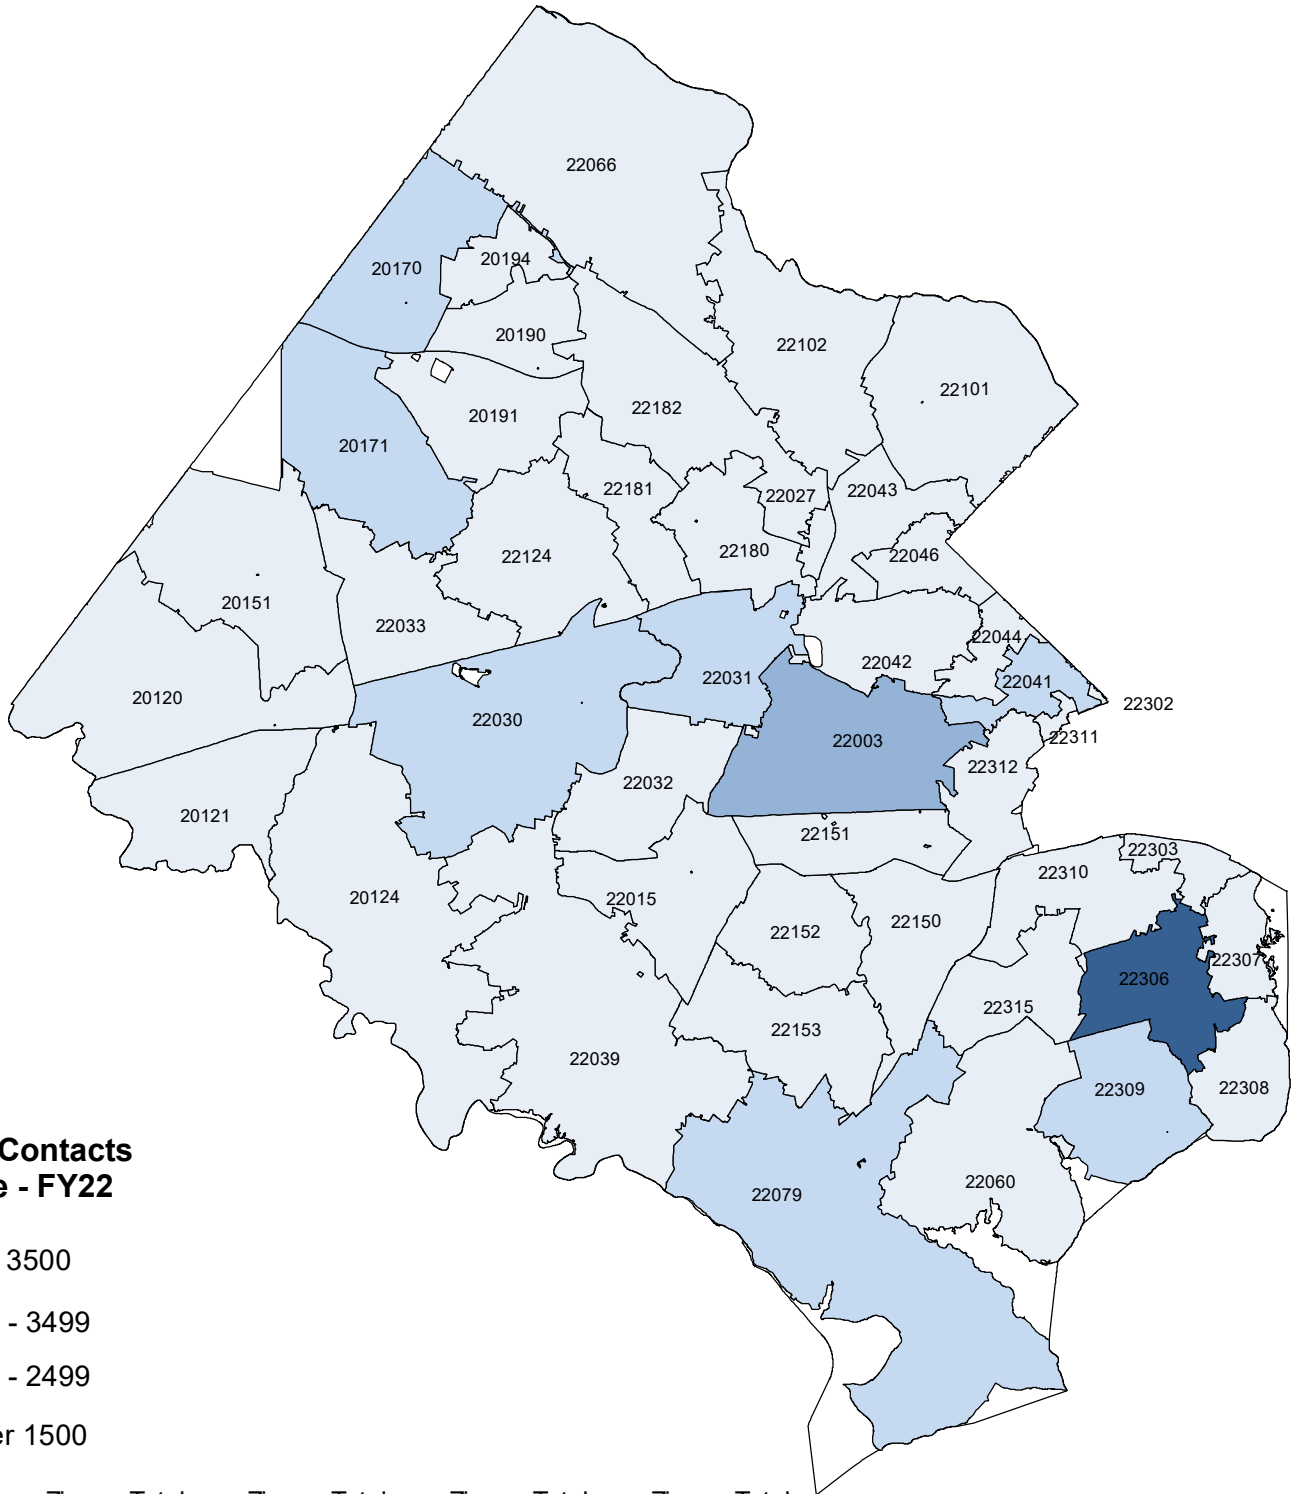

Fairfax County

Department of Neighborhood and Community Services

Coordinated Services Planning

**Total CSP Contacts
by Zipcode - FY22**

- Over 3500
- 2500 - 3499
- 1500 - 2499
- Under 1500

Zip	Total	Zip	Total	Zip	Total	Zip	Total	Zip	Total
20120	870	22003	2,972	22042	1,314	22124	109	22303	1,040
20121	943	22015	497	22043	544	22150	1,247	22306	3,656
20124	27	22027	21	22044	1,066	22151	479	22307	192
20151	670	22030	1,816	22046	324	22152	471	22308	27
20170	1,786	22031	1,501	22060	153	22153	450	22309	2,254
20171	1,538	22032	403	22066	38	22180	558	22310	643
20190	1,164	22033	1,119	22079	1,625	22181	148	22311	209
20191	1,307	22039	62	22101	150	22182	363	22312	1,473
20194	214	22041	2,485	22102	688	22302	142	22315	630