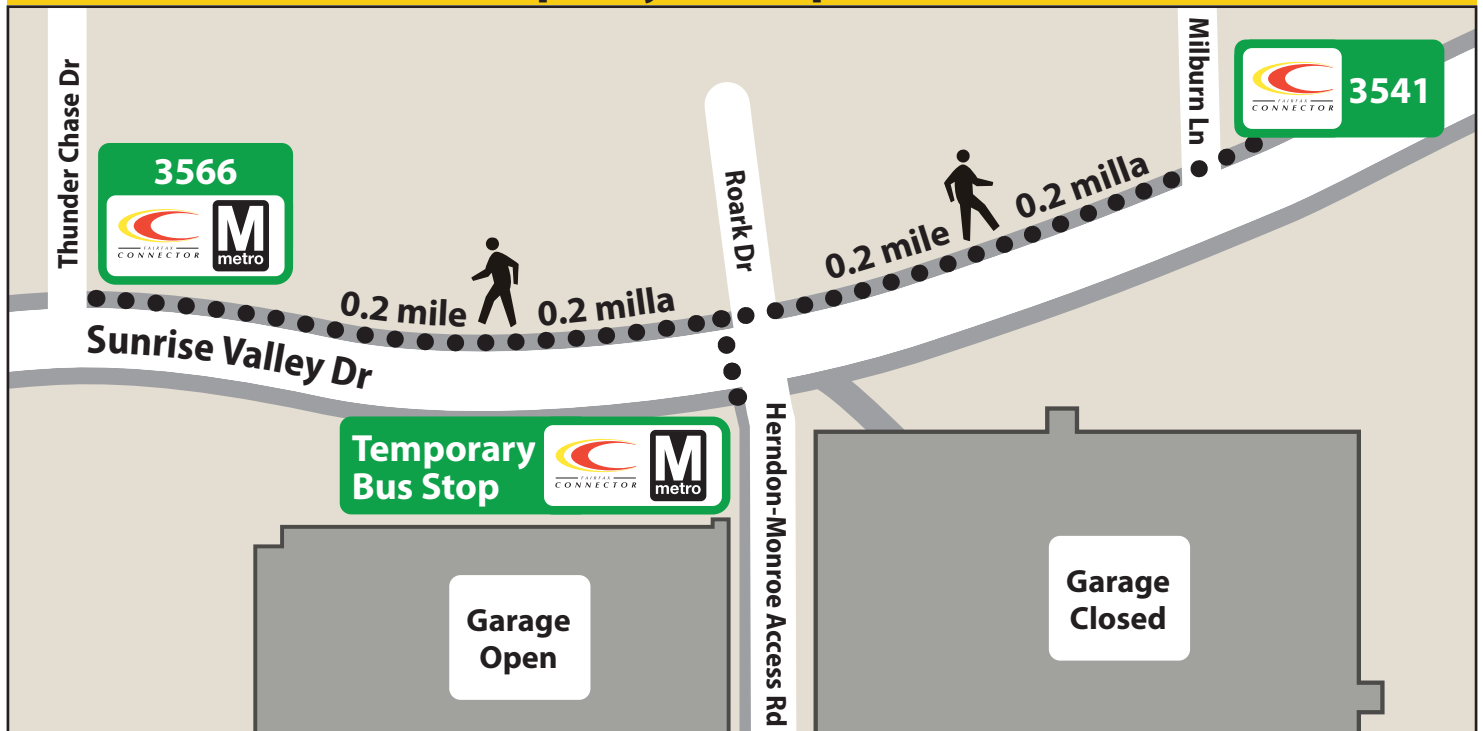

Herndon-Monroe Park & Ride

COMMUTER ADVISORY

All Bus Routes Will Relocate to Sunrise Valley Drive
Due to Construction

Effective May 4 through June 2020

Temporary Bus Stop Locations

ROUTE	DIRECTION	LOCATION
551	to Wiehle-Reston East	Temporary Bus Stop
937	to Harbor House	Temporary Bus Stop
950	to Wiehle-Reston East	Stops 3541 & 3566
	to Reston Town Center	Temporary Bus Stop
951	to Wiehle-Reston East	Temporary Bus Stop
952	to Wiehle-Reston East	Temporary Bus Stop
980	to Wiehle-Reston East	Temporary Bus Stop

ROUTE	DIRECTION	LOCATION
981	to Wiehle-Reston East	Stops 3541 & 3566
	to Dulles Airport	Temporary Bus Stop
983	to Wiehle-Reston East	Stops 3541 & 3566
	to Dulles Airport/ Air & Space Museum	Temporary Bus Stop
Metrobus 5A	to L'Enfant Plaza	Stop 3566
	to Dulles Airport	Temporary Bus Stop

County of
Fairfax, Virginia

Herndon-Monroe Park & Ride

AVISO PARA VIAJEROS

Todas las rutas de autobuses reubicarán a Sunrise Valley Drive debido a la construcción
A partir del 4 de mayo hasta junio de 2020

RUTA	DIRECCIÓN	UBICACIÓN
981	to Wiehle-Reston East	Paradas 3541 & 3566
	to Dulles Airport	Parada de Autobús Temporal
983	to Wiehle-Reston East	Paradas 3541 & 3566
	to Dulles Airport/ Air & Space Museum	Parada de Autobús Temporal
Metrobus 5A	to L'Enfant Plaza	Parada 3566
	to Dulles Airport	Parada de Autobús Temporal